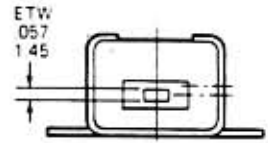

HEAD OUTLINES

NOTE: DIMENSIONS ARE SHOWN IN INCHES OVER MILLIMETERS.

34SE 4400/SMEF

35B 5800/B2L

36B 5830/BQL

P-BQL

37W 5130/W1R

38W 5200/W2P

39W 5210/W2ER

"A" MOUNT STYLE

41B "B" SIZE DIMENSIONS