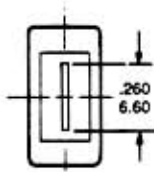

HEAD OUTLINES

NOTE: DIMENSIONS ARE SHOWN IN INCHES OVER MILLIMETERS.

34SE 4400/SMEF

35B 5800/B2L

36B 5830/BQL

P-BQL

37W 5130/W1R

38W 5200/W2P

39W 5210/W2ER

"A" MOUNT STYLE

41B "B" SIZE DIMENSIONS