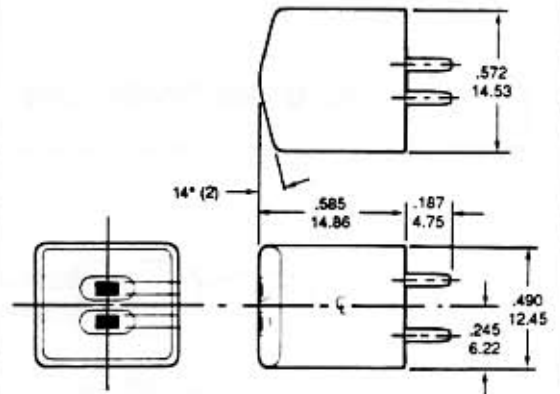

HEAD OUTLINES

NOTE: DIMENSIONS ARE SHOWN IN INCHES OVER MILLIMETERS.

34SE 4400/SMEF

35B 5800/B2L

36B 5830/BQL

P-BQL

37W 5130/W1R

38W 5200/W2P

39W 5210/W2ER

"A" MOUNT STYLE

41B "B" SIZE DIMENSIONS