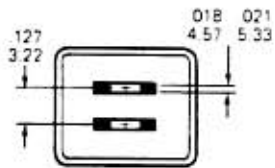

HEAD OUTLINES

NOTE: DIMENSIONS ARE SHOWN IN INCHES OVER MILLIMETERS.

34SE 4400/SMEF

35B 5800/B2L

36B 5830/BQL

P-BQL

37W 5130/W1R

38W 5200/W2P

39W 5210/W2ER

"A" MOUNT STYLE

41B "B" SIZE DIMENSIONS