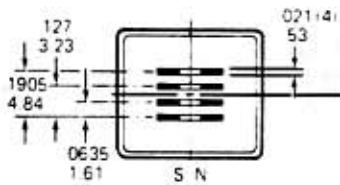

HEAD OUTLINES

NOTE: DIMENSIONS ARE SHOWN IN INCHES OVER MILLIMETERS.

34SE 4400/SMEF

35B 5800/B2L

36B 5830/BQL

P-BQL

37W 5130/W1R

38W 5200/W2P

39W 5210/W2ER

"A" MOUNT STYLE

41B "B" SIZE DIMENSIONS