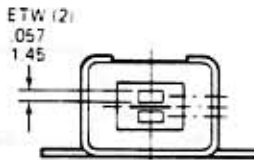

HEAD OUTLINES

NOTE: DIMENSIONS ARE SHOWN IN INCHES OVER MILLIMETERS.

34SE 4400/SMEF

35B 5800/B2L

36B 5830/BQL

P-BQL

37W 5130/W1R

38W 5200/W2P

39W 5210/W2ER

"A" MOUNT STYLE

41B "B" SIZE DIMENSIONS