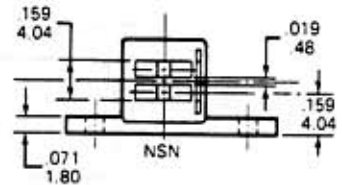

HEAD OUTLINES

NOTE: DIMENSIONS ARE SHOWN IN INCHES OVER MILLIMETERS.

34SE 4400/SMEF

35B 5800/B2L

36B 5830/BQL

P-BQL

37W 5130/W1R

38W 5200/W2P

39W 5210/W2ER

"A" MOUNT STYLE

41B "B" SIZE DIMENSIONS