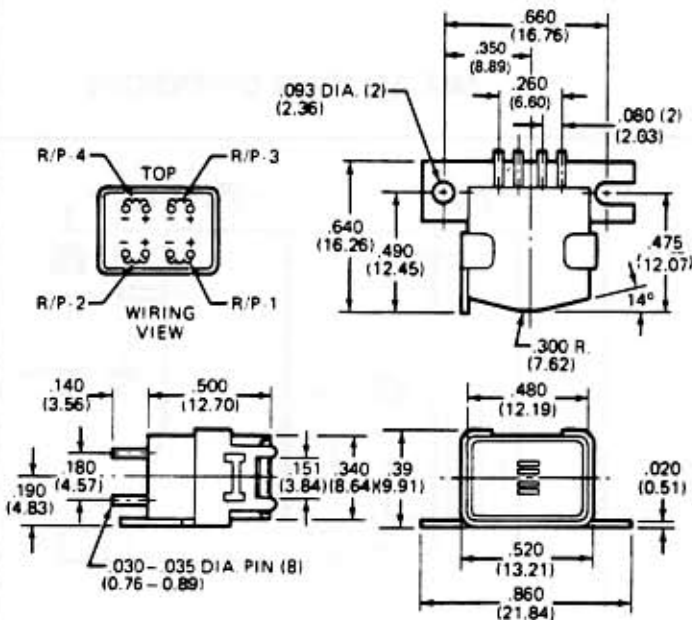

HEAD OUTLINES

NOTE: DIMENSIONS ARE SHOWN IN INCHES OVER MILLIMETERS.

34SE 4400/SMEF

35B 5800/B2L

36B 5830/BQL

P-BQL

37W 5130/W1R

38W 5200/W2P

39W 5210/W2ER

"A" MOUNT STYLE

41B "B" SIZE DIMENSIONS