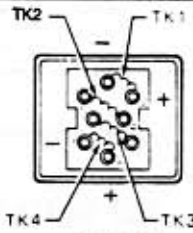

HEAD OUTLINES

NOTE: DIMENSIONS ARE SHOWN IN INCHES OVER MILLIMETERS.

34SE 4400/SMEF

35B 5800/B2L

36B 5830/BQL

P-BQL

37W 5130/W1R

38W 5200/W2P

39W 5210/W2ER

"A" MOUNT STYLE

41B "B" SIZE DIMENSIONS