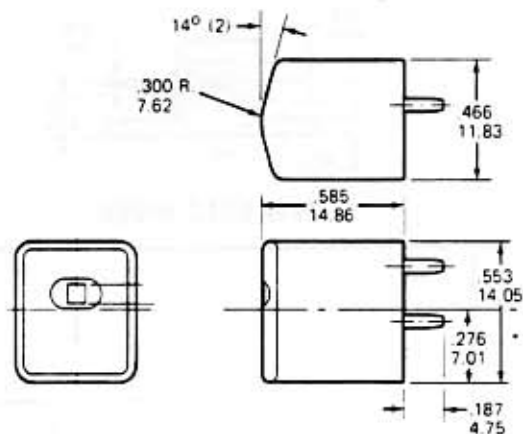

HEAD OUTLINES

NOTE: DIMENSIONS ARE SHOWN IN INCHES OVER MILLIMETERS.

42C 'C' SIZE DIMENSIONS

43G 'G' SIZE DIMENSIONS

44LE 'LE' ERASE DIMENSIONS

45SE 'SE' ERASE DIMENSIONS

46RX 7721/REX-101