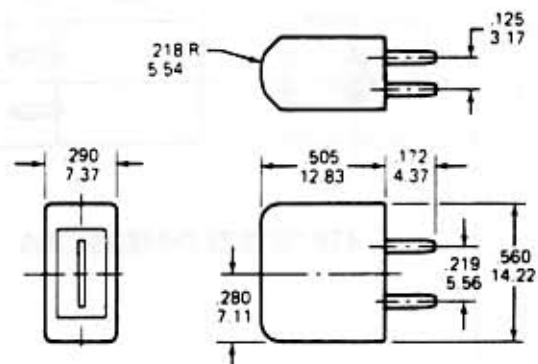

HEAD OUTLINES

NOTE: DIMENSIONS ARE SHOWN IN INCHES OVER MILLIMETERS.

42C 'C' SIZE DIMENSIONS

43G 'G' SIZE DIMENSIONS

44LE 'LE' ERASE DIMENSIONS

45SE 'SE' ERASE DIMENSIONS

46RX 7721/REX-101