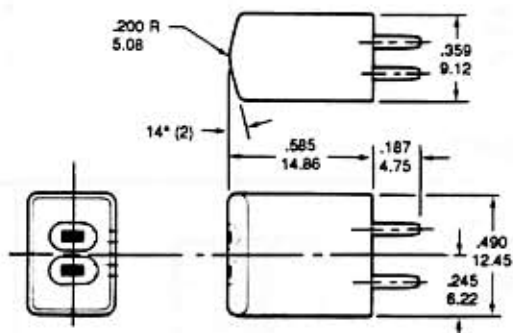

HEAD OUTLINES

NOTE: DIMENSIONS ARE SHOWN IN INCHES OVER MILLIMETERS.

42C 'C' SIZE DIMENSIONS

43G 'G' SIZE DIMENSIONS

44LE 'LE' ERASE DIMENSIONS

45SE 'SE' ERASE DIMENSIONS

46RX 7721/REX-101