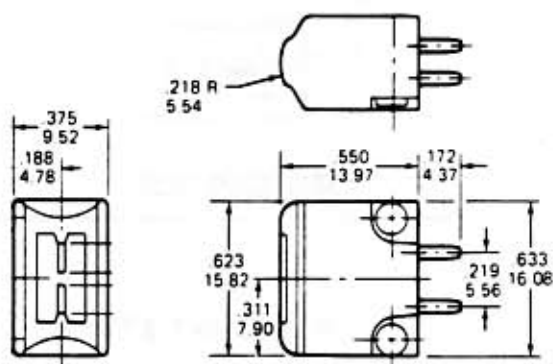

HEAD OUTLINES

NOTE: DIMENSIONS ARE SHOWN IN INCHES OVER MILLIMETERS.

42C 'C' SIZE DIMENSIONS

43G 'G' SIZE DIMENSIONS

44LE 'LE' ERASE DIMENSIONS

45SE 'SE' ERASE DIMENSIONS

46RX 7721/REX-101