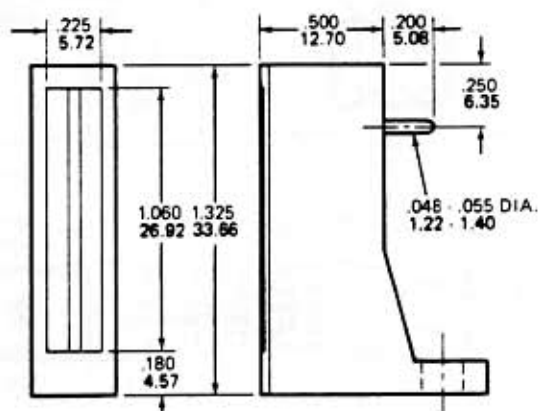

HEAD OUTLINES

NOTE: DIMENSIONS ARE SHOWN IN INCHES OVER MILLIMETERS.

42C 'C' SIZE DIMENSIONS

43G 'G' SIZE DIMENSIONS

44LE 'LE' ERASE DIMENSIONS

45SE 'SE' ERASE DIMENSIONS

46RX 7721/REX-101